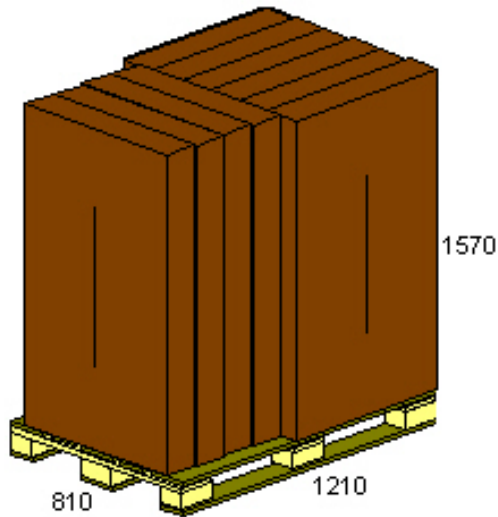

Product Name VOLIERE HOUT NEVEDA COTTAGE
 Product Code 110088
 Datafile Name (23/08/2021)
 Load Ref. 1 I
 Cube Used 89,2 %
 Area Used 94,2 %
 Pallet type euro

10 Case / Layer
 1 Layer / Load
 10 Case / Load

	Length	Width	Height	Net	Gross
Case (OD)	1420,0	670,0	135,0 mm	1,000	15,000 Kg
Product	1210,0	810,0	1420,0 mm	10,000	150,000 Kg
Load	1210,0	810,0	1570,0 mm	150,000	175,000 Kg

- 1.This is an example for the cape pack User Guides
- 2.Issued on 1/1/10
- 3.Issued by QC Department
- 4.Approved by QC Manager
- 5.Use from 1/1/02
- 6.Valid until 31/12/2011