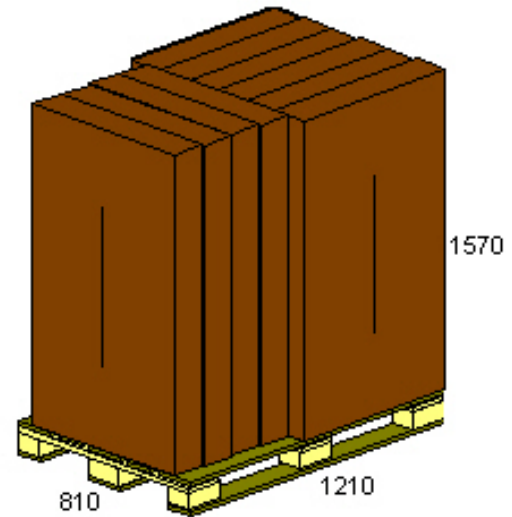

Product Name VOLIERE HOUT NEVEDA COTTAGE
 Product Code 110088
 Datafile Name (23/08/2021)
 Load Ref. 1 I
 Cube Used 89,2 %
 Area Used 94,2 %
 Pallet type euro

10 Case / Layer
 1 Layer / Load
 10 Case / Load

	Length	Width	Height	Net	Gross
Case (OD)	1420,0	670,0	135,0 mm	1,000	15,000 Kg
Product	1210,0	810,0	1420,0 mm	10,000	150,000 Kg
Load	1210,0	810,0	1570,0 mm	150,000	175,000 Kg

- 1.This is an example for the cape pack User Guides
- 2.Issued on 1/1/10
- 3.Issued by QC Department
- 4.Approved by QC Manager
- 5.Use from 1/1/02
- 6.Valid until 31/12/2011