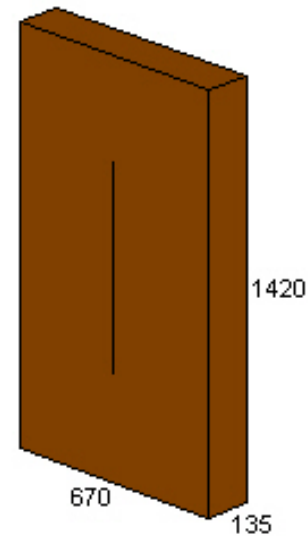

Product Name VOLIERE HOUT NEVEDA COTTAGE
 Product Code 110088
 Datafile Name (23/08/2021)
 Load Ref. 1 I
 Cube Used 89,2 %
 Area Used 94,2 %
 Pallet type euro

10 Case / Layer
 1 Layer / Load
 10 Case / Load

	Length	Width	Height	Net	Gross
Case (OD)	1420,0	670,0	135,0 mm	1,000	15,000 Kg
Product	1210,0	810,0	1420,0 mm	10,000	150,000 Kg
Load	1210,0	810,0	1570,0 mm	150,000	175,000 Kg

- 1.This is an example for the cape pack User Guides
- 2.Issued on 1/1/10
- 3.Issued by QC Department
- 4.Approved by QC Manager
- 5.Use from 1/1/02
- 6.Valid until 31/12/2011